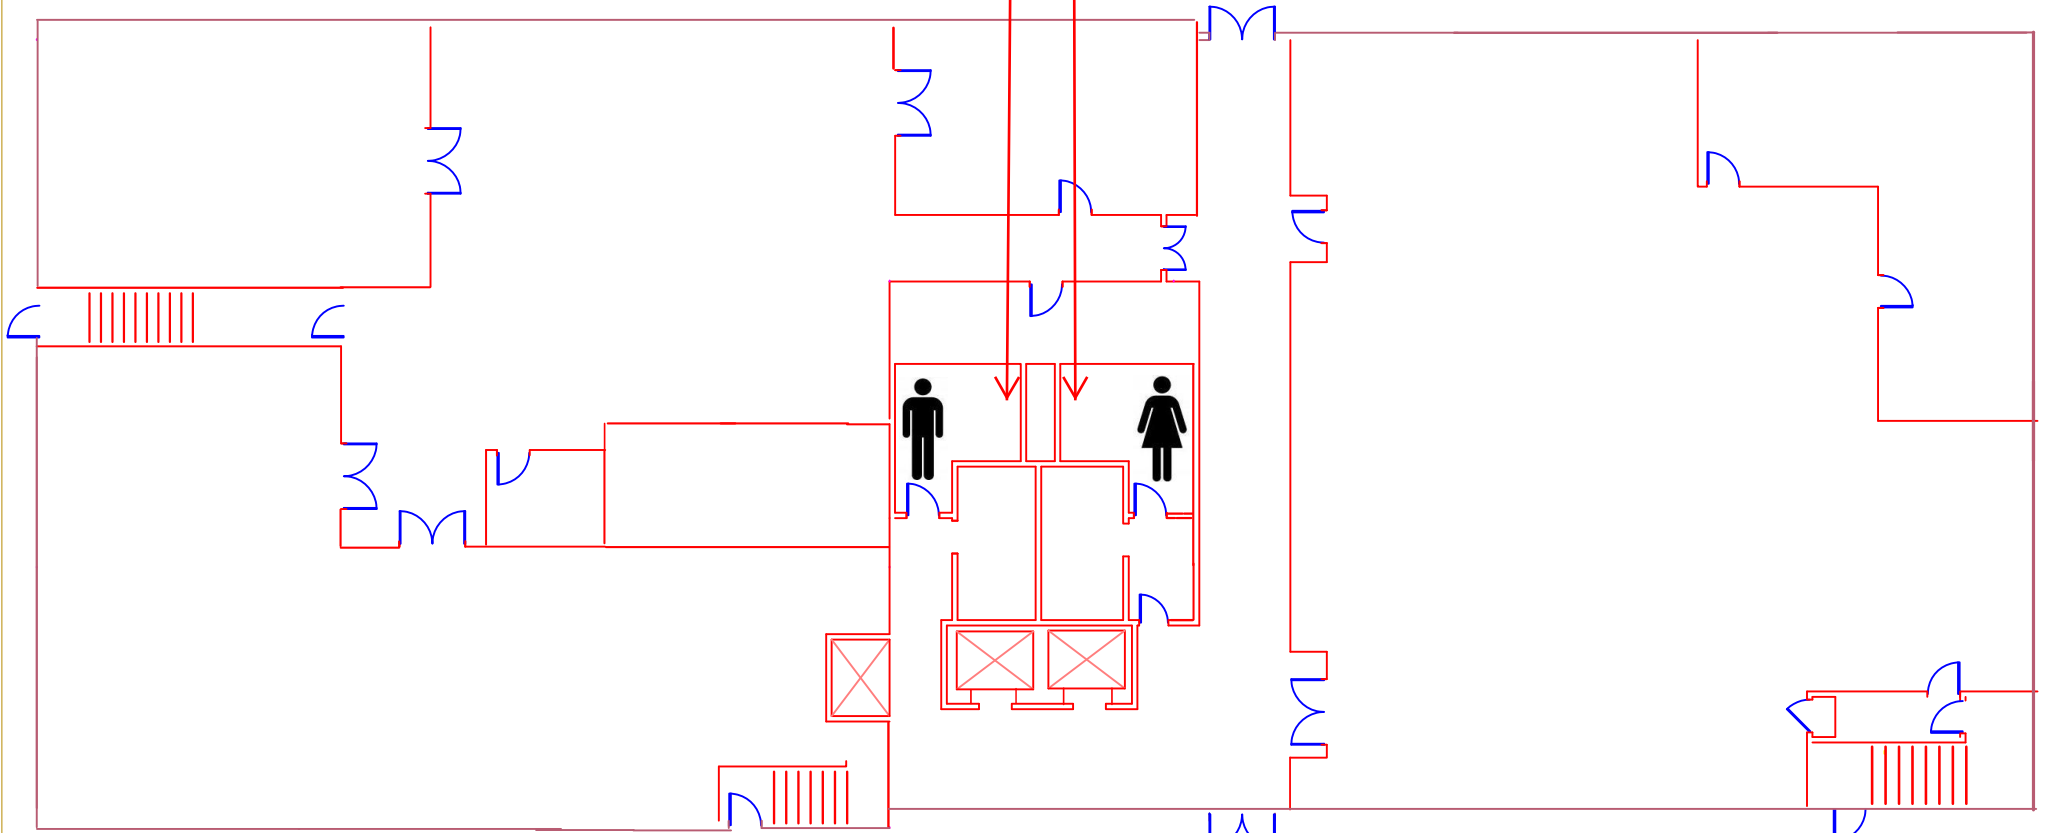

Accessible
Restrooms
Male/Female

CENTRAL COURTHOUSE T-WING
351 N. Arrowhead Ave., SAN BERNARDINO
GROUND Floor